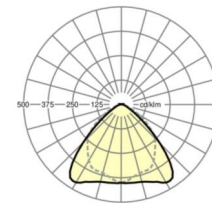

CHARACTERISTICS

Order number	19510004105
EAN number	4020863425648
Commodity code	94051190
Certification mark	IP 20, Protection class I, ENEC10 VDE, F, HACCP DIN10500/Food/IFS-application-related suitability/BRC, Indoor, CE
Impact resistance (IK rating)	IK03 (-20°C bis 30°C)
Ambient temperatur	ta -20°C to 30°C
Warranty period	5 years
State funding programs	BEG - Federal funding for efficient buildings (valid only for Germany)

ELECTRICAL ENGINEERING

Controller	Electronic driver (1 pcs.)
System output	49W
Mains voltage	230V/50Hz
Energy efficiency class/light source	C

LIGHTING TECHNOLOGY

Placement	LED, Colour rendering/Light colour CRI ≥ 80 / 3000K
Colour tolerance (MacAdam)	3SDCM
Nominal luminous flux	8015lm
LED service life	50000h L80/B10 (Tq 30°C), 70000h L80/B50 (Tq 30°C)
Luminaire luminous efficiency	163lm/W
Beam angle	95° (C0) / 95° (C90)
UGR lat./long.	22.6 / 24.1

MECHANICS

Housing colour	silver grey/white aluminium RAL 9006
Dimensions (LxWxDxH)	1531mm x 55mm x 37mm
Weight (net)	1.65kg
Type of installation	Mounting rail system installation, Light structure

Dimensions

L	1531 mm	Length
B	55 mm	Width
H	37 mm	Height

DEEP-LINK

<https://www.regiolux.de/en/article/19510004105>

Reference	LED 8000lm 830
ηLB	100 %
Φ ↓/↑	98 % / 2 %
UGR lat./long.	22.6 / 24.1